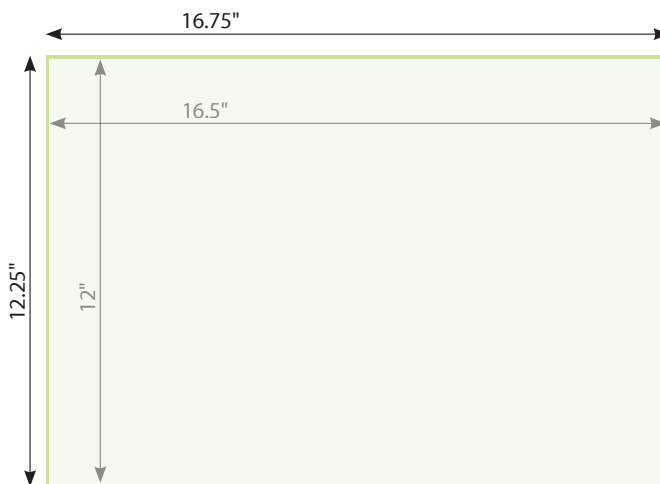

MAGAZINE SPECS

- 150 Line Screen
- Trim size: 8.25" x 12"
- Printing method: sheet-fed offset

AD SPECS

- Full page **trim** size: 8.25" x 12"
(+ .125" bleed: 8.5" x 12.25")
- 2 page spread **trim** size: 16.5" x 12"
(+ .125" bleed: 16.75" x 12.25")
- Cover Story **trim** size: 7.25" x 12"
(+ .125" bleed: 7.5" x 12.25")
- Inside Front Cover spread (3 pages) **trim** size: 23.75" x 12"
(+ .125" bleed: 24" x 12.25")
- Half page horizontal: 7.25" x 5.375" (no bleed)
- Half page vertical: 3.5" x 10.375" (no bleed)
- Quarter page: 3.5" x 5.375" (no bleed)

MEDIA ACCEPTED

- CD or DVD
- Email files under 10 MB total
- Send files via FTP:
<https://www.showsightmagazine.com/uploadForm.php>

Full Page Ad

Light green represents trim size of page. Dark green represents the bleed that is needed for all ads that intend to bleed.

Folios

Page numbers are added to each page of the magazine. Please keep important text and graphics at least .45" away from the bottom of the ad.

2 Page Spread

Light green represents trim size of page. Dark green represents the bleed that is needed for all ads that intend to bleed.