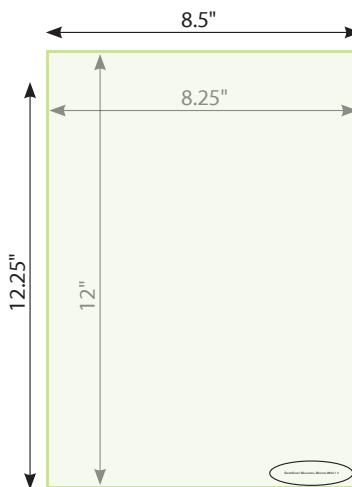

MAGAZINE SPECS

- 150 Line Screen
- Trim size: 8.25" x 12"
- Printing method: sheet-fed offset

AD SPECS

- Full page **trim** size: 8.25" x 12"
(+ .125" bleed: 8.5" x 12.25")
- 2 page spread **trim** size: 16.5" x 12"
(+ .125" bleed: 16.75" x 12.25")
- Cover Story **trim** size: 7.25" x 12"
(+ .125" bleed: 7.5" x 12.25")
- Inside Front Cover spread (3 pages) **trim** size: 23.75" x 12"
(+ .125" bleed: 24" x 12.25")
- Half page horizontal: 7.25" x 5.375" (no bleed)
- Half page vertical: 3.5" x 10.375" (no bleed)
- Quarter page: 3.5" x 5.375" (no bleed)

MEDIA ACCEPTED

- CD or DVD
- Email files under 10 MB total
- Send files via FTP:
<https://www.showsightmagazine.com/uploadForm.php>

Full Page Ad

Light green represents trim size of page. Dark green represents the bleed that is needed for all ads that intend to bleed.

Folios

Page numbers are added to each page of the magazine. Please keep important text and graphics at least .45" away from the bottom of the ad.

2 Page Spread

Light green represents trim size of page. Dark green represents the bleed that is needed for all ads that intend to bleed.